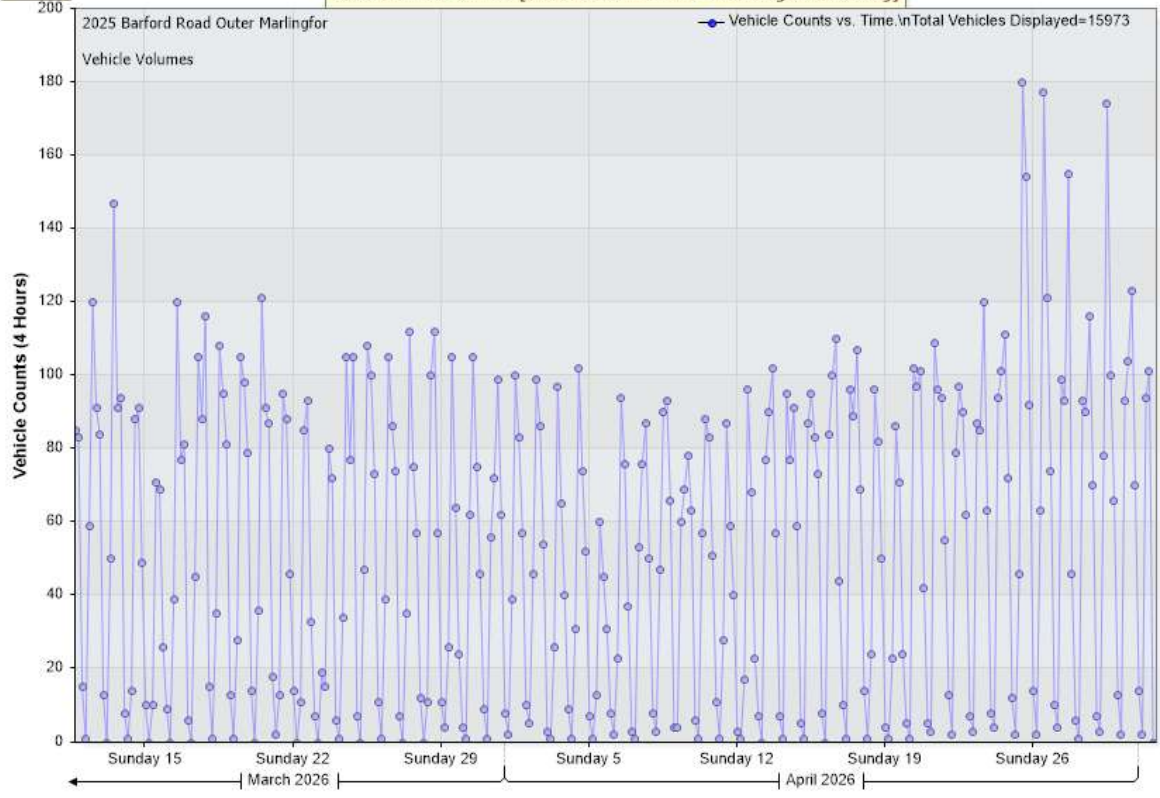

Zoom help

Vehicle Counts vs. Time [2025 Barford Road Outer Marlingfor: Incoming]

Zoom help

Average Vehicle Speed (MPH) vs. Time [2025 Barford Road Outer Marlingfor: Incoming]