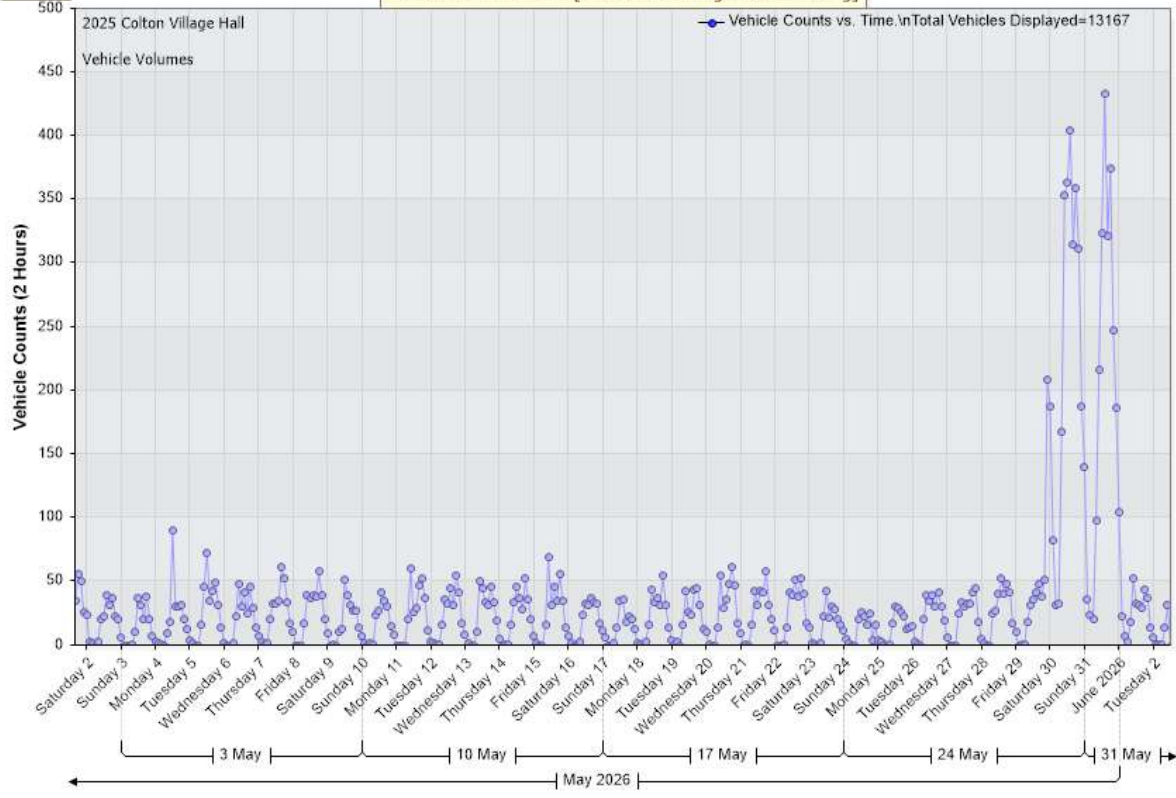

Zoom help

Vehicle Counts vs. Time [2025 Colton Village Hall: Incoming]

Zoom help

Average Vehicle Speed (MPH) vs. Time [2025 Colton Village Hall: Incoming]