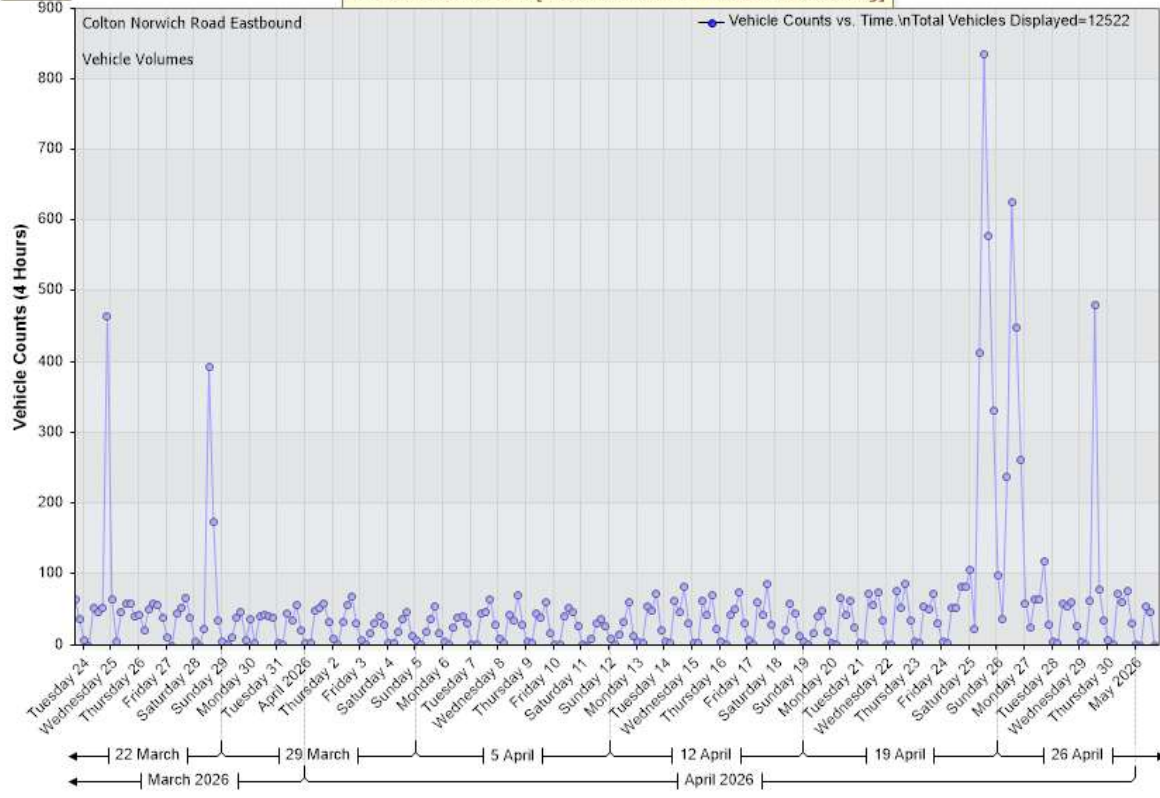

Zoom help

Vehicle Counts vs. Time [Colton Norwich Road Eastbound: Incoming]

Zoom help

Average Vehicle Speed (MPH) vs. Time [Colton Norwich Road Eastbound: Incoming]