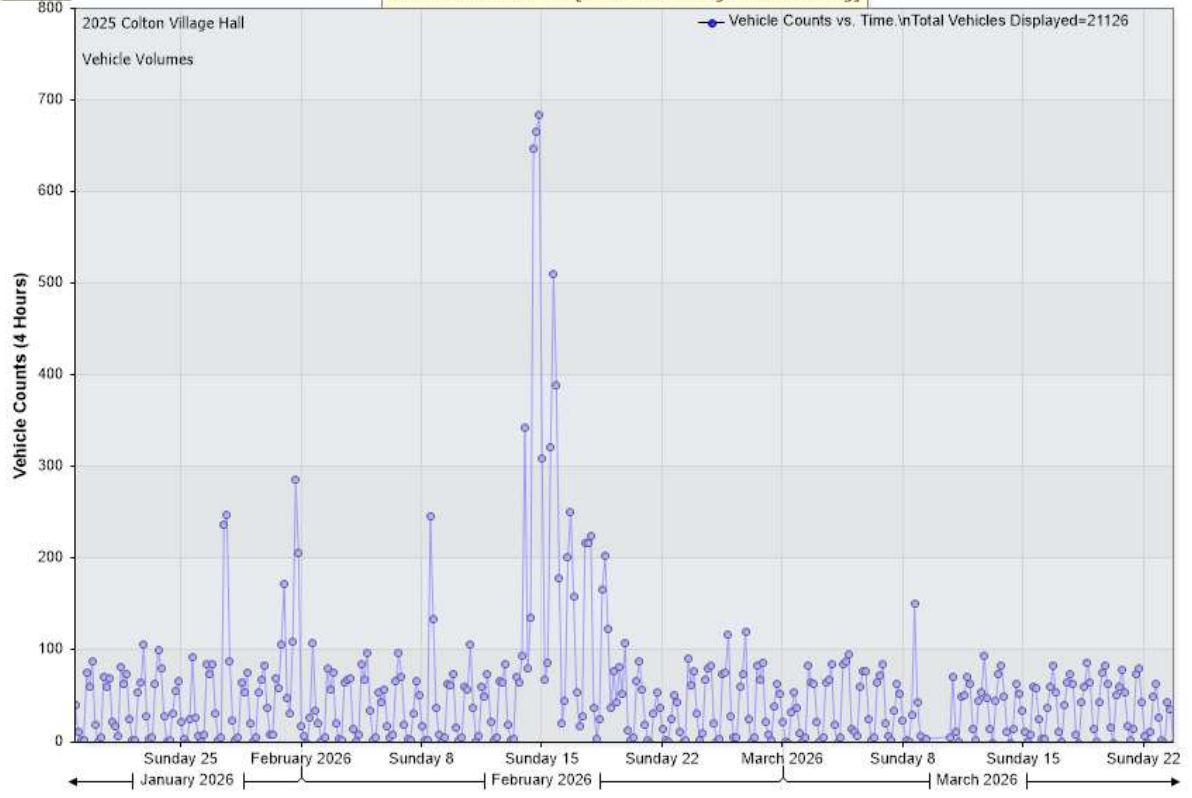

Zoom help

Vehicle Counts vs. Time [2025 Colton Village Hall: Incoming]

Zoom help

Average Vehicle Speed (MPH) vs. Time [2025 Colton Village Hall: Incoming]